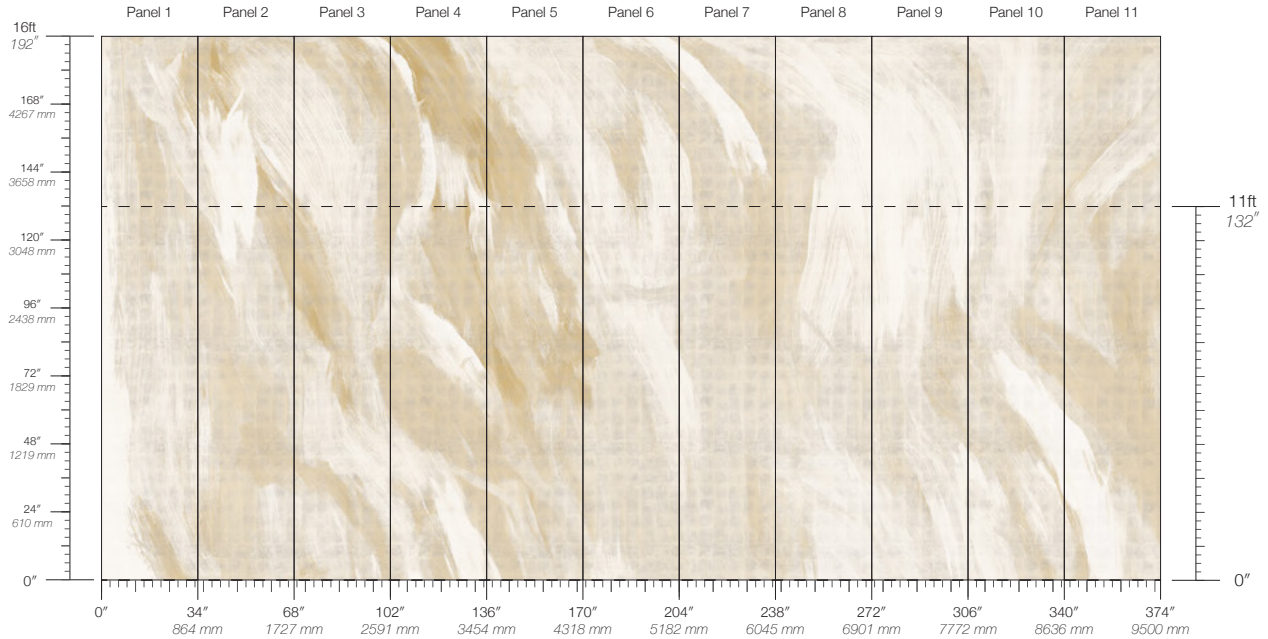

Symphony Octave

Suitable for residential and some commercial projects

COLOR
Octave

STOCK
Made to order

REPEAT
Non-repeating

CONTACT
sales@calicowallpaper.com
+1 718 243 1705
57 Lispenard Street
New York, NY 10013 USA

ITEM
5704

MINIMUM
1 panel

LEAD TIME
4 weeks to print

CONTENT
Dutch Metal Leaf

MAINTENANCE
Water-based cleanser

ORIGIN
USA

DISCLAIMER
Panel maps represent mural artwork only. Reference the physical sample for color and texture.

PANEL WIDTH
34" / 864 mm trimmed

FLAMMABILITY
ASTM E84 Adhered Class A

DETAILS
Custom options available

PANEL HEIGHT
132" / 3353 mm standard
192" / 4877 mm extended

ENVIRONMENTAL
Formaldehyde Free,
Heavy Metal Free

PRICE
Available upon request