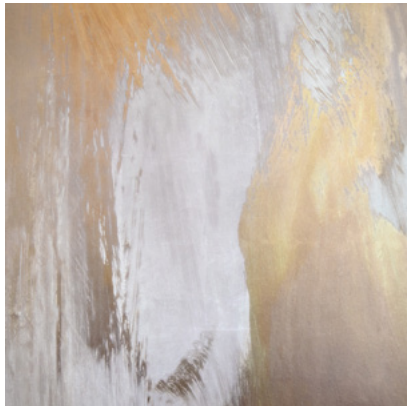

Calico

SYMPHONY

Tear Sheet

Symphony is a composition of color fields that suspends color and light in a harmonious balance.

ALTO

HYMN

MELODY

OCTAVE

PRELUDE

TEMPO

VERSE

VIBRATO

Symphony Octave

Suitable for residential and some commercial projects

COLOR
Octave

STOCK
Made to order