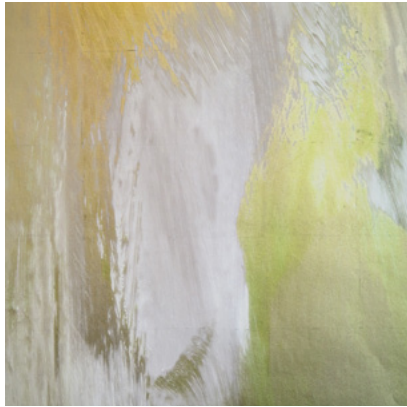

Calico

SYMPHONY

Tear Sheet

Symphony is a composition of color fields that suspends color and light in a harmonious balance.

ALTO

HYMN

MELODY

OCTAVE

PRELUDE

TEMPO

VERSE

VIBRATO

Symphony Octave

Suitable for residential and some commercial projects

COLOR
Octave

STOCK
Made to order

ORIGIN
USA

DISCLAIMER
Panel maps represent mural artwork only. Reference the physical sample for color and texture.

PANEL WIDTH
34" / 864 mm trimmed

FLAMMABILITY
ASTM E84 Adhered Class A

DETAILS
Custom options available